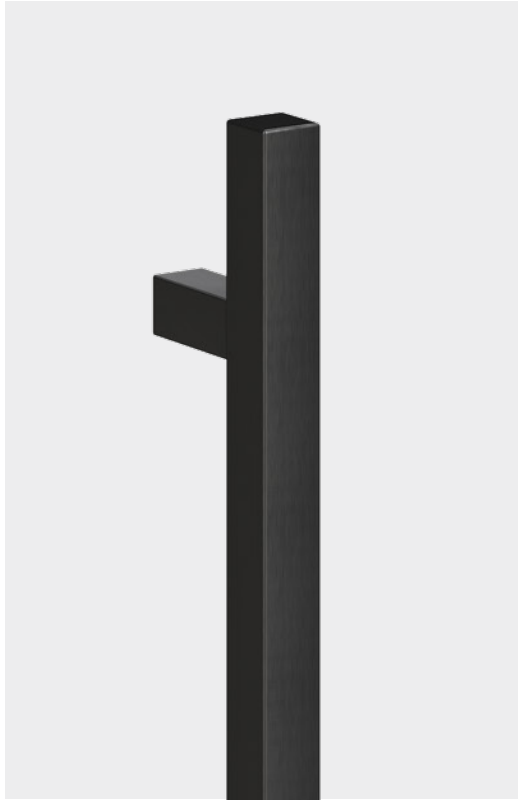

Schlage Electronic Entrance Sets