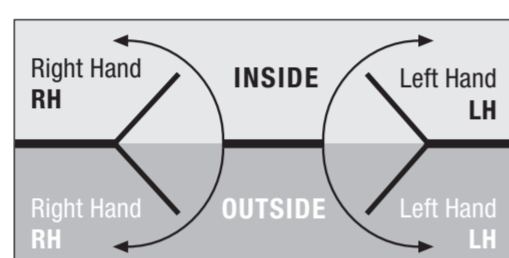

Handing

Plates

995MF fits the following narrow style Legge backplate series:

Levers

Available in Chrome Plate (CP), Polished Brass (PB) and Satin Chrome Plate (SCP). Price on application for other finishes. (Legge 5300 Series pictured)

MINIMUM BACKSET	
■	23mm
▲	30mm
●	38mm