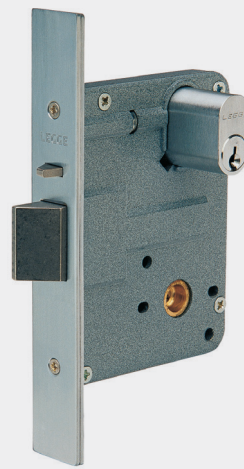

Nightlatch

N Series