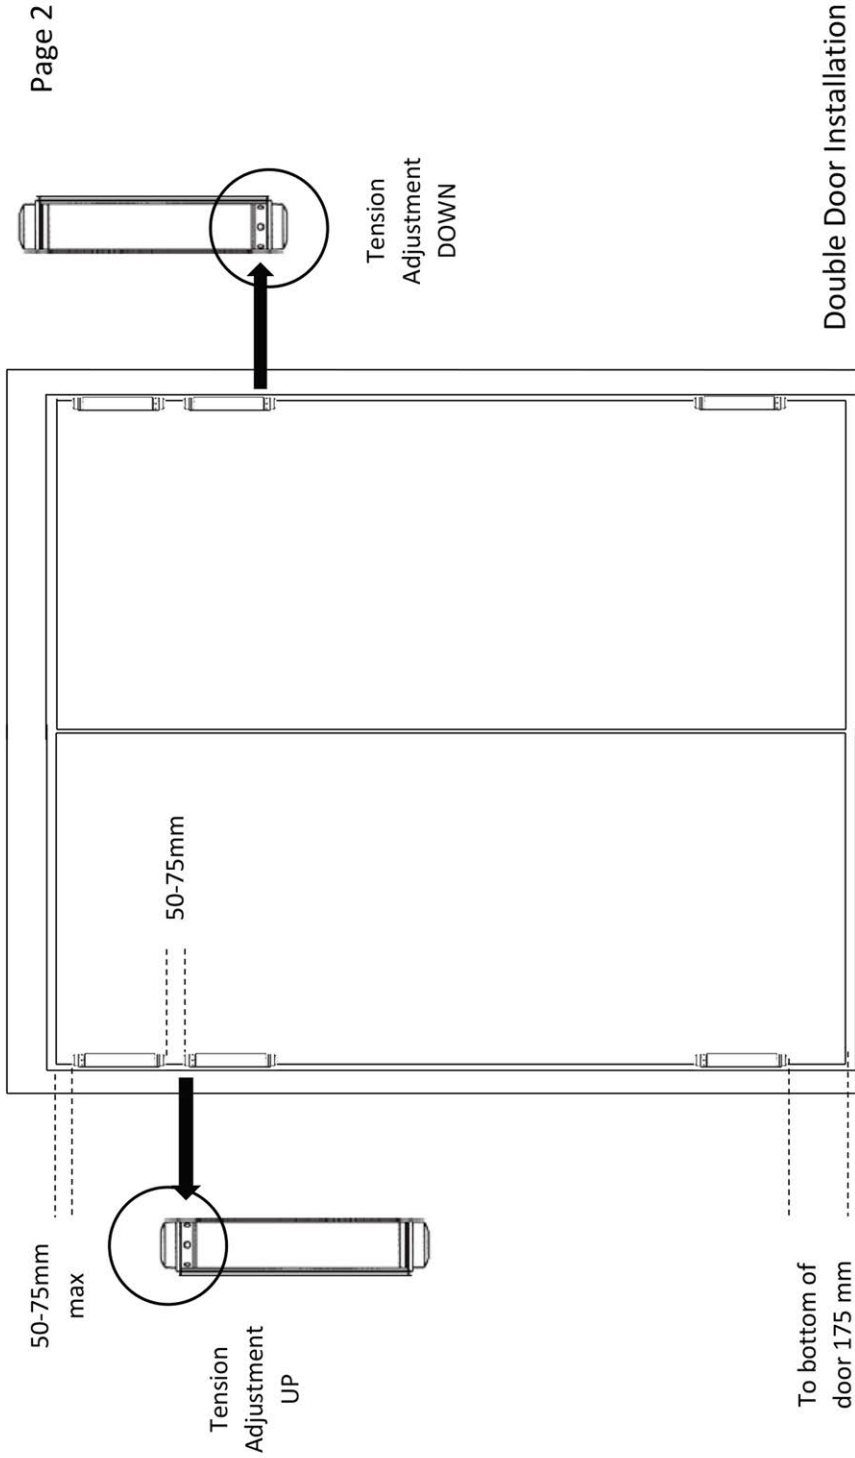

## DOUBLE ACTING HINGE INSTALLATION RECOMMEND INSTRUCTION

Recommend limited of door weight:

75mm - 16kg/pair; 100mm - 22kg/pair; 150mm-34kg/pair

**If the door weight is over the limited, please put 3 hinges on  
(See picture below).**