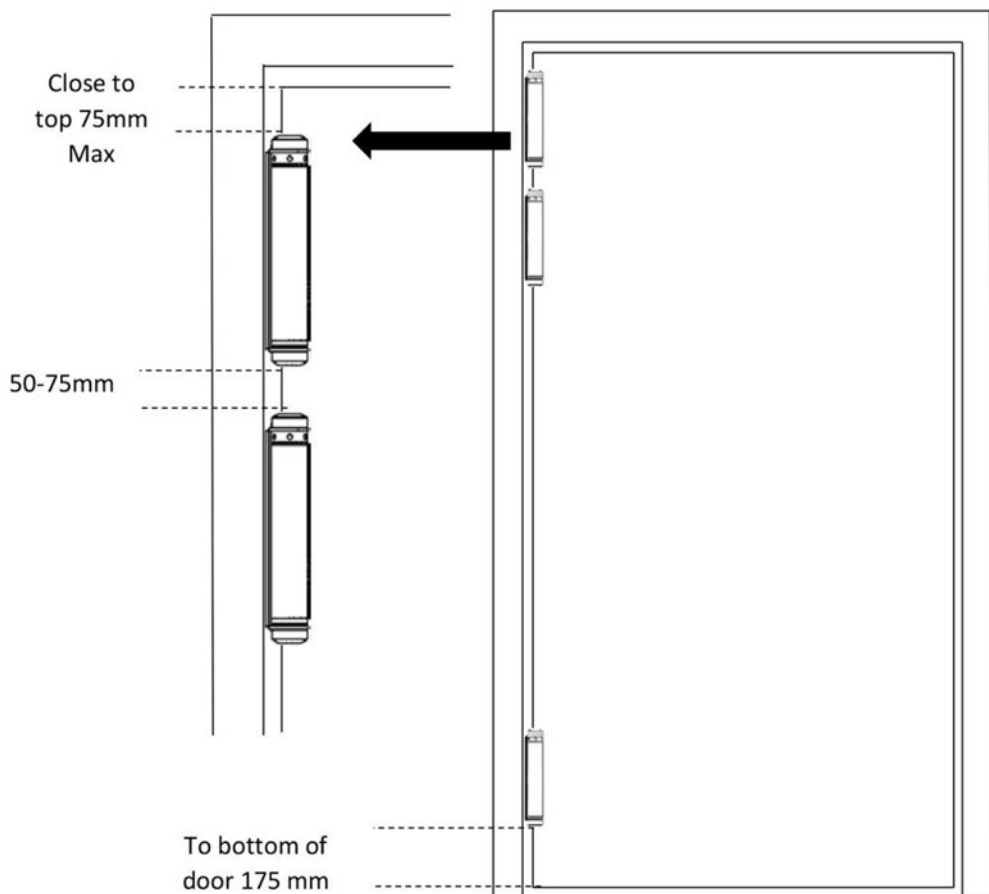

## DOUBLE ACTING HINGE INSTALLATION RECOMMEND INSTRUCTION

Recommend limited of door weight:

75mm - 16kg/pair; 100mm - 22kg/pair; 150mm-34kg/pair

**If the door weight is over the limited, please put 3 hinges on  
(See picture below).**