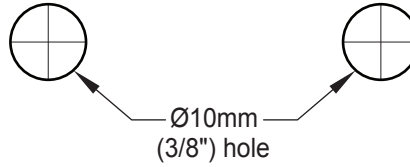

URBAN

TRILOCK
DEADBOLT | LOCKSET | PASSAGE SET

FOLD HERE

Fit here on door edge

Installation template for Schlage Trilock
URBAN SERIES

Installation template

TEV1DOC01UM1
OCT '17

SCHLAGE

Installation template for Schlage Trilock
URBAN SERIES

template

Fit here on door edge

FOLD HERE

URBAN

TRILOCK

DEADBOLT | LOCKSET | PASSAGE SET

TEV1DOC01UM1
OCT '17