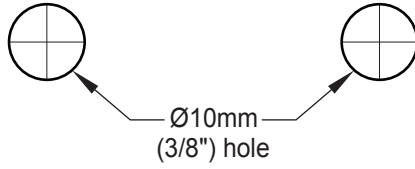

URBAN

TRILOCK
DEADBOLT | LOCKSET | PASSAGE SET

FOLD HERE

Fit here on door edge

Installation template for Schlage Trilock
URBAN SERIES

Installation template

TEV1DOC01UM1
OCT '17

SCHLAGE

Installation template for Schlage Trilock
URBAN SERIES

template

Fit here on door edge

FOLD HERE

URBAN

TRILOCK

DEADBOLT | LOCKSET | PASSAGE SET

TEV1DOC01UM1
OCT '17