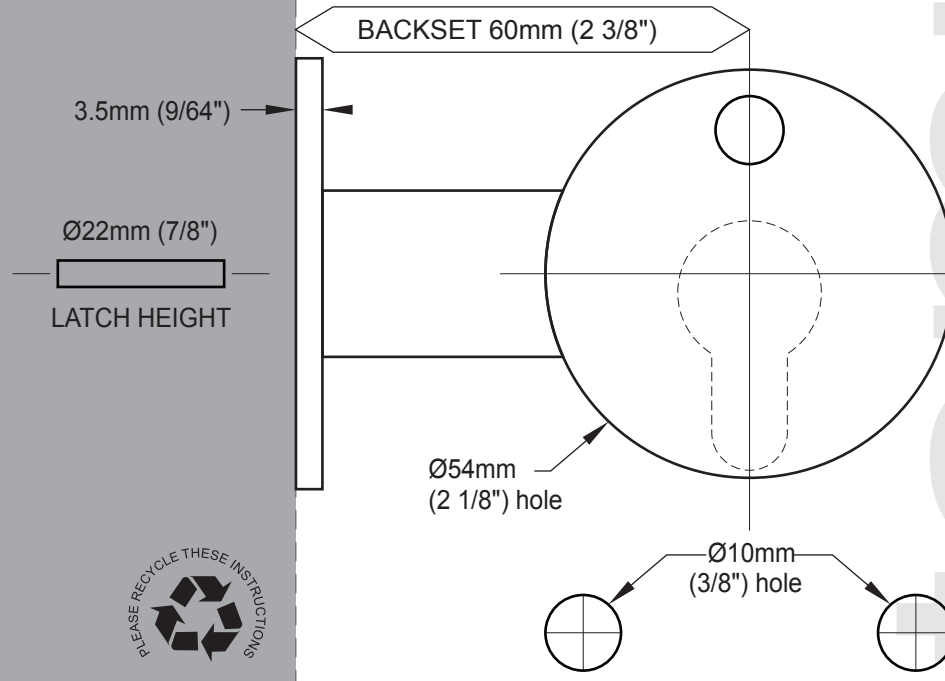

URBAN

TRILOCK
DEADBOLT | LOCKSET | PASSAGE SET

FOLD HERE

Fit here on door edge

Installation template for Schlage Trilock
URBAN SERIES

Installation template

TEV1DOC01UM1
OCT '17

SCHLAGE

Installation template for Schlage Trilock
URBAN SERIES

template

Fit here on door edge

FOLD HERE

URBAN

TRILOCK

DEADBOLT | LOCKSET | PASSAGE SET

TEV1DOC01UM1
OCT '17