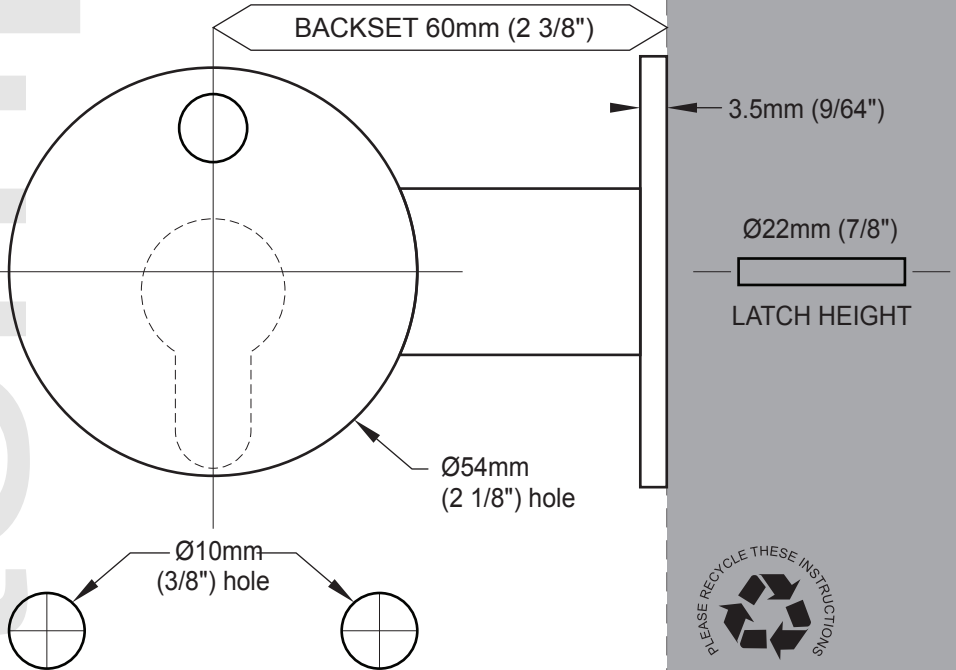

URBAN

TRILOCK
DEADBOLT | LOCKSET | PASSAGE SET

FOLD HERE

Fit here on door edge

Installation template for Schlage Trilock
URBAN SERIES

Installation template

TEV1DOC01UM1
OCT '17

SCHLAGE

Installation template for Schlage Trilock
URBAN SERIES

template

Fit here on door edge

FOLD HERE

URBAN

TRILOCK

DEADBOLT | LOCKSET | PASSAGE SET

TEV1DOC01UM1
OCT '17